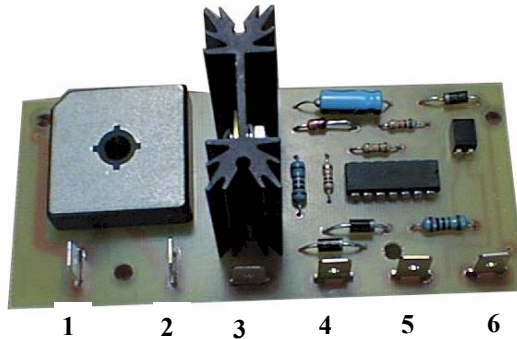

Weldtron Products

Manufacturer of the Pipeliner Remote Amperage Control.

PO Box 30 Alice, TX 78333

Phone: 361-664-4413 Email: service@weldtron.com

www.weldtron.com

Connection diagrams for conversion of old style Pipeliner circuit board to new style.

New style board

Boxes indicate terminal connections on the new style board.

Old style board