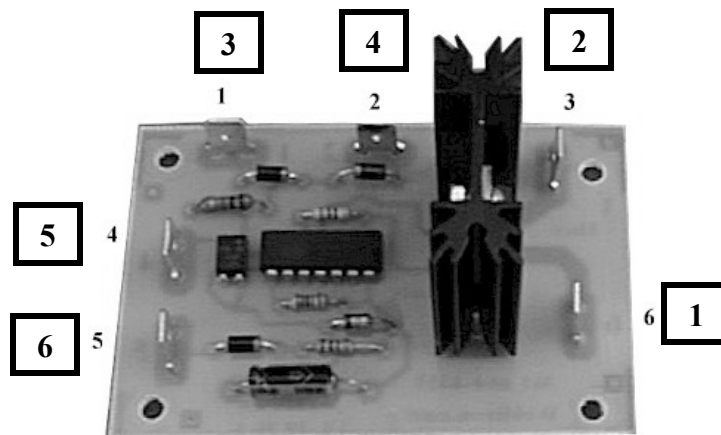

Weldtron Products

Manufacturer of the Pipeliner Remote Amperage Control.

PO Box 30 Alice, TX 78333

Phone: 361-664-4413 Email: service@weldtron.com

www.weldtron.com

Connection diagrams for conversion of old style Pipeliner circuit board to new style.

New style board

Boxes indicate terminal connections on the new style board.

Old style board